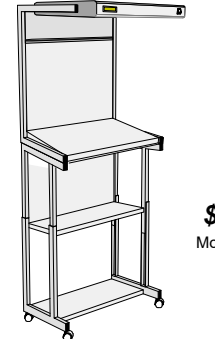

28-H
$3520.00
Model: EVS-2028/FS