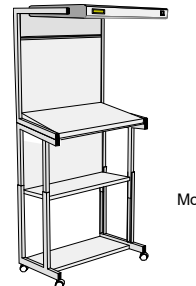

40-G
$5355.00
Model: EVS-2540/LED/FS