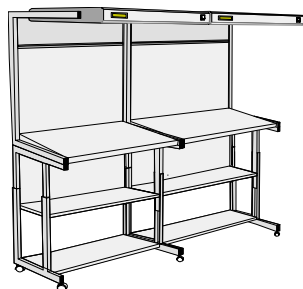

52-N
$10,940.00
Model: EVS-30106/FS

GTI Graphic Technology, Inc.

Fluorescent lamps contain mercury.