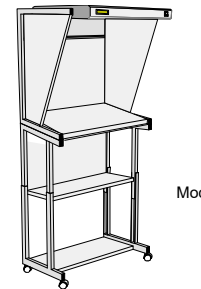

52-G
$6255.00
Model: EVS-3052/LED/FS

52-H
$6775.00
Models: EVS-3052/LED/FS
SW-3052