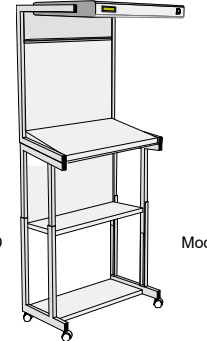

28-H
$3975.00
Model: EVS-2028/LED/FS