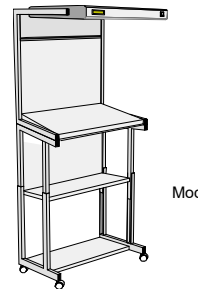

52-G
$6255.00
Model: EVS-3052/LED/FS