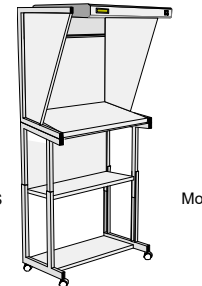

40-G
$5355.00
Model: EVS-2540/LED/FS

40-H
$5760.00
Models: EVS-2540/LED/FS
SW-2540